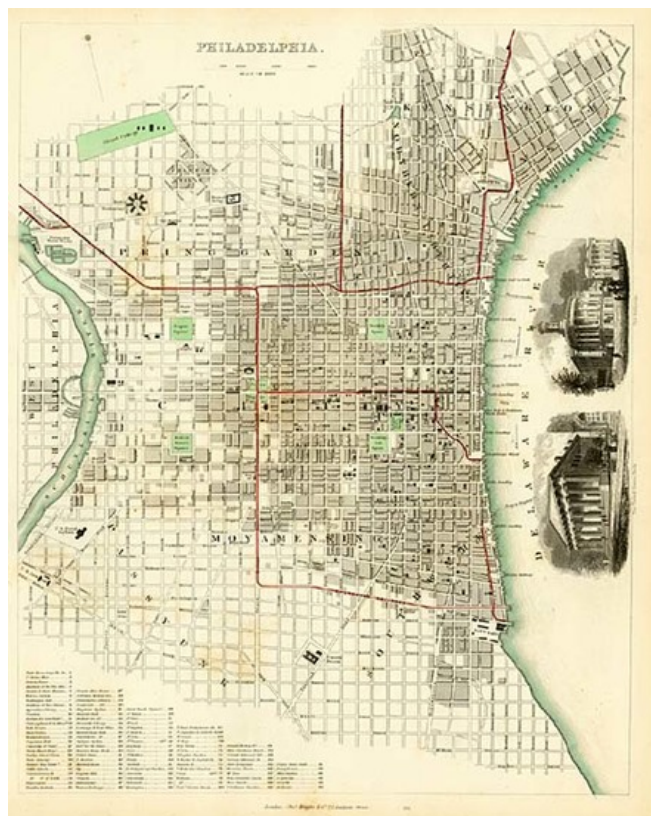

Barry Lawrence Ruderman Antique Maps Inc.

7407 La Jolla Boulevard
La Jolla, CA 92037

www.raremaps.com

(858) 551-8500
blr@raremaps.com

Philadelphia

Stock#: 6782
Map Maker: SDUK
Date: 1850
Place: London
Color: Outline Color
Condition: VG
Size: 15.5 x 12 inches
Price: SOLD

Description:

Fabulous town plan and city view with great detail. One of the best 19th Century English towns plans to appear in a commercial atlas.

Detailed Condition: