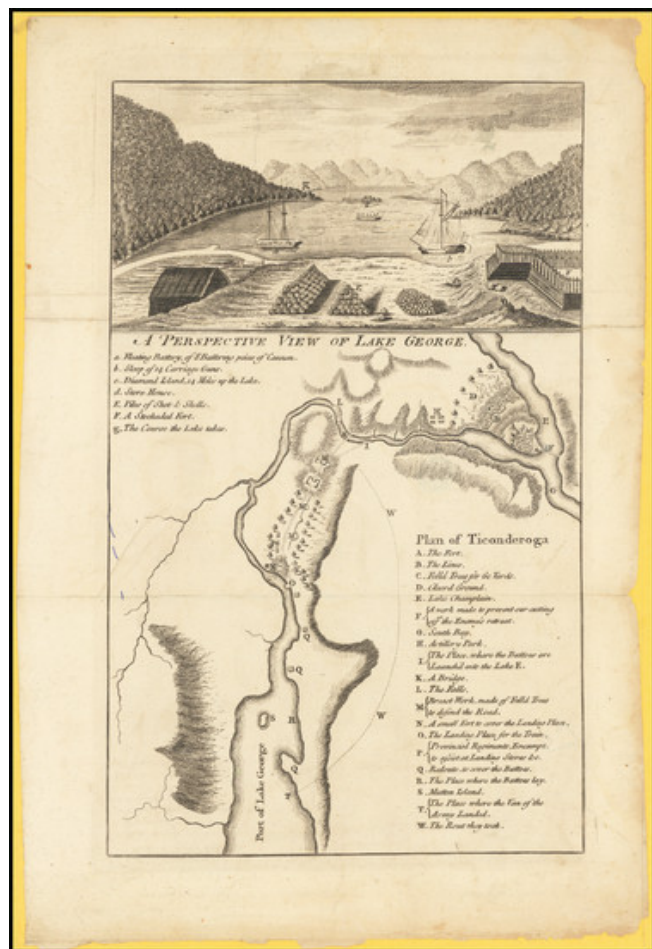

## A Perspective View of Lake George

**Stock#:** 67818  
**Map Maker:** Hinton  
**Date:** 1759  
**Place:** London  
**Color:** Uncolored  
**Condition:** VG  
**Size:** 6.5 x 10 inches  
**Price:** \$ 275.00

### Description:

Fine view of Lake George and Fort Ticonderoga, with a map identifying important points of interest.

### Detailed Condition:

Backed with yellow paper.