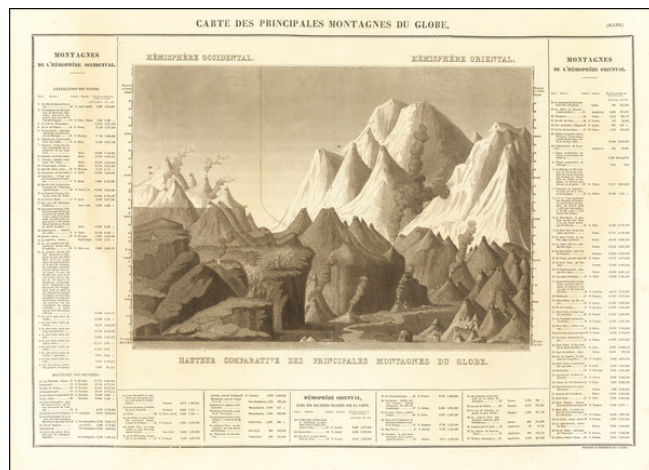

**Barry Lawrence Ruderman
Antique Maps Inc.**

7407 La Jolla Boulevard
La Jolla, CA 92037

www.raremaps.com

(858) 551-8500
blr@raremaps.com

Carte Des Principales Montagnes Du Globe

Stock#: 67813
Map Maker: Buchon
Date: 1825
Place: Paris
Color: Uncolored
Condition: VG
Size: 25.5 x 18 inches
Price: \$ 175.00

Description:

Nice example of Buchon's map of the Principle Mountains in the World, published in Paris in 1825.

The map is divided into hemispheres, with extensive historical details.

Detailed Condition: