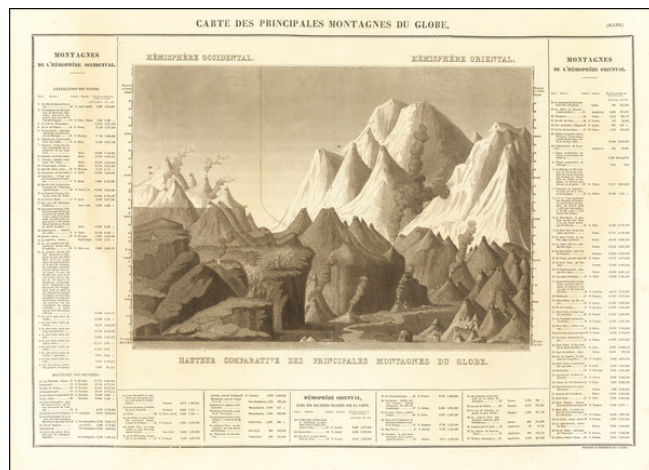

Barry Lawrence Ruderman Antique Maps Inc.

7407 La Jolla Boulevard
La Jolla, CA 92037

www.raremaps.com

(858) 551-8500
blr@raremaps.com

Carte Des Principales Montagnes Du Globe

Stock#: 67813
Map Maker: Buchon
Date: 1825
Place: Paris
Color: Uncolored
Condition: VG
Size: 25.5 x 18 inches
Price: \$ 175.00

Description:

Nice example of Buchon's map of the Principle Mountains in the World, published in Paris in 1825.

The map is divided into hemispheres, with extensive historical details.

Detailed Condition: