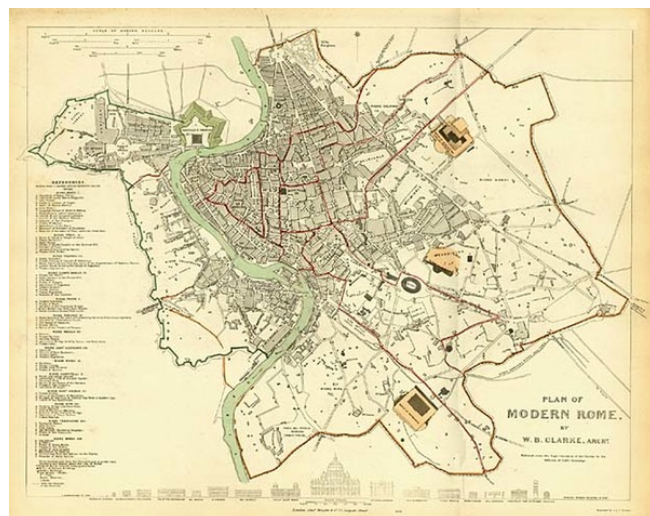

## Plan of Modern Rome

**Stock#:** 6779  
**Map Maker:** SDUK  
**Date:** 1850  
**Place:** London  
**Color:** Outline Color  
**Condition:** VG  
**Size:** 15.5 x 12 inches  
**Price:** SOLD

### Description:

Fabulous town plan and city view with great detail. One of the best 19th Century English towns plans to appear in a commercial atlas.