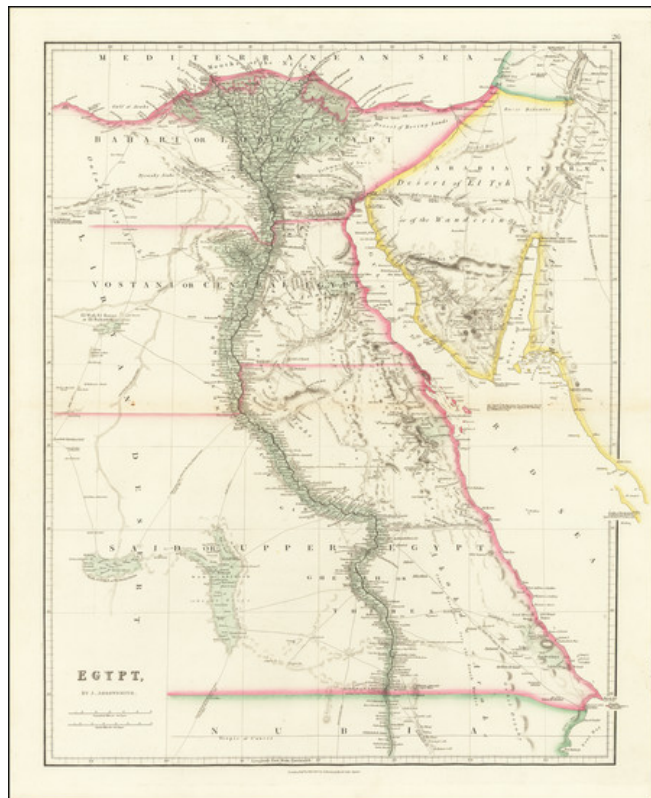

## Egypt

**Stock#:** 67768  
**Map Maker:** Arrowsmith  
**Date:** 1842  
**Place:** London  
**Color:** Color  
**Condition:** VG  
**Size:** 19 x 23.5 inches  
**Price:** \$ 125.00

### Description:

Fine example of John Arrowsmith's map of Egypt, from his *London Atlas*.

Includes significant details along the Nile, caravan and trade routes, etc. Interesting notes include "Desert of Moving Sands," "Djewaby Arabs" and "Camel Breeders for the Esneh Market."

Arrowsmith's map is one of the best commercial atlas maps of the period and benefits from many contemporary sources.