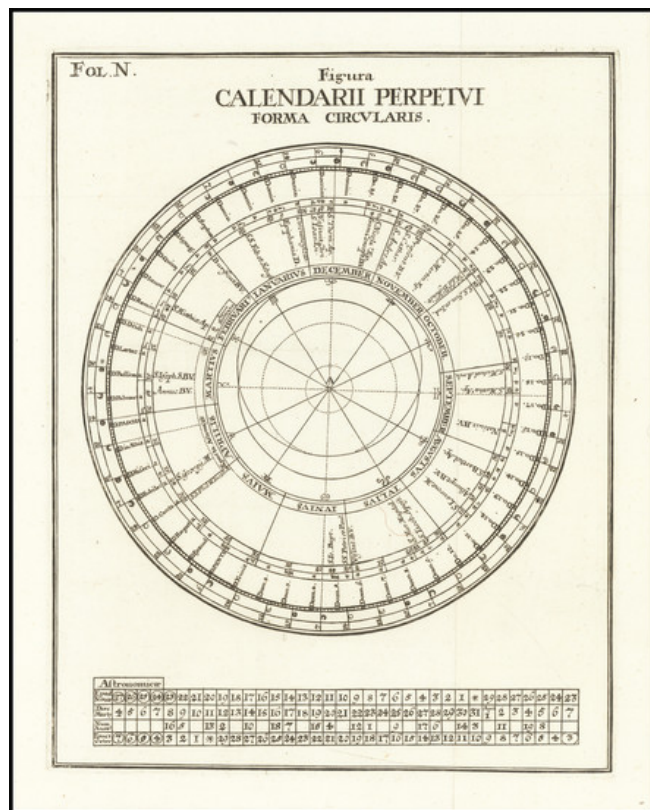

Barry Lawrence Ruderman Antique Maps Inc.

7407 La Jolla Boulevard
La Jolla, CA 92037

www.raremaps.com

(858) 551-8500
blr@raremaps.com

Figura Calendarii Perpetui Forma Circularis

Stock#: 67767
Map Maker: Anonymous
Date: 1700 circa
Place: n.p.
Color: Uncolored
Condition: VG
Size: 7 x 9 inches
Price: \$ 345.00

Description:

Fine Example of a Perpetual Calendar

Circular figure showing a perpetual calendar, which was used to calculate future dates and events.

The concentric circles of the diagram contain important information for figuring time, including zodiac signs, months, prominent saints' days, and phases of the moon. At the bottom is an astronomical table containing a calculation of the dates of the equinoxes and other celestial events.