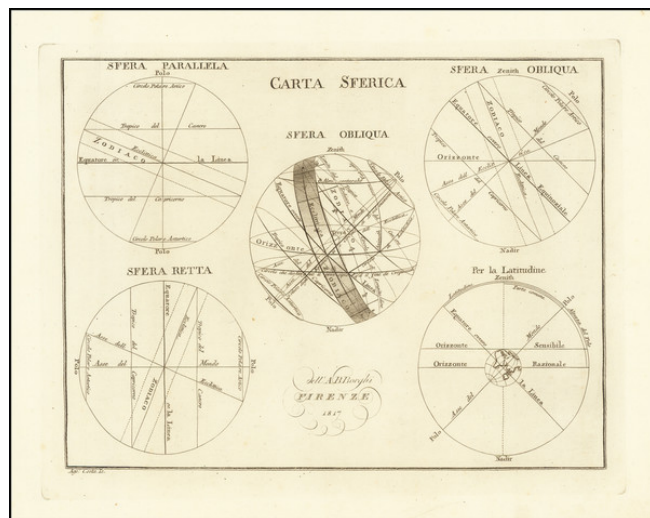

## Carta Sferica . . . 1817

**Stock#:** 67766  
**Map Maker:** Borghi  
**Date:** 1817  
**Place:** Florence  
**Color:** Uncolored  
**Condition:** VG  
**Size:** 12 x 9 inches  
**Price:** \$ 145.00

### Description:

Rare Florence published set of celestial models.