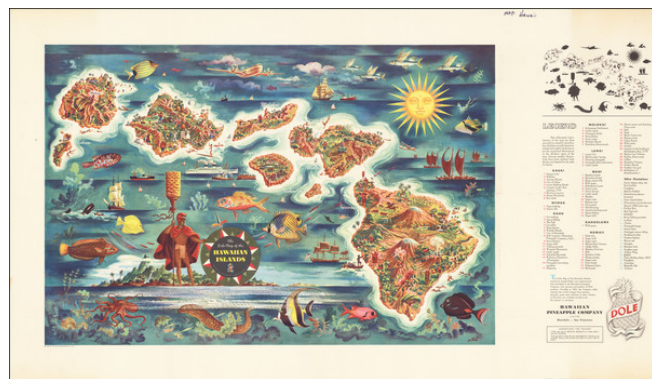

Barry Lawrence Ruderman Antique Maps Inc.

7407 La Jolla Boulevard
La Jolla, CA 92037

www.raremaps.com

(858) 551-8500
blr@raremaps.com

The Dole Map of the Hawaiian Islands

Stock#: 67752
Map Maker: Hawaiian Pineapple Company
Date: 1950
Place: San Francisco
Color: Color
Condition: VG+
Size: 38 x 18.5 inches
Price: \$475.00

Description:

Decorative map of Hawaii, from a painting by Joseph Feher, commissioned by the Hawaiian Pineapple Company.

This is the second of Dole's iconic maps, which have been sought after by collectors almost since the initial printing.