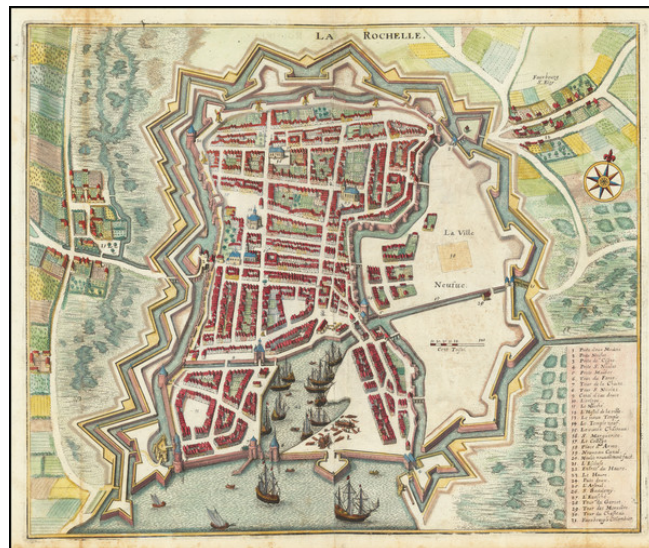

Barry Lawrence Ruderman Antique Maps Inc.

7407 La Jolla Boulevard
La Jolla, CA 92037

www.raremaps.com

(858) 551-8500
blr@raremaps.com

La Rochelle

Stock#: 67714
Map Maker: Merian
Date: 1638
Place: Frankfurt
Color: Hand Colored
Condition: VG+
Size: 13.5 x 11.5 inches
Price: \$295.00

Description:

Striking birdseye view of La Rochelle, from Merian's *Neuwe Archontologica Cosmica . . .*, published in 1638.

Shows the harbor, ships, detailed town plan, fortified walls, churches, bridges, and the neighboring region. Gorgeous elaborate coat of arms, with a Key naming 31 places.