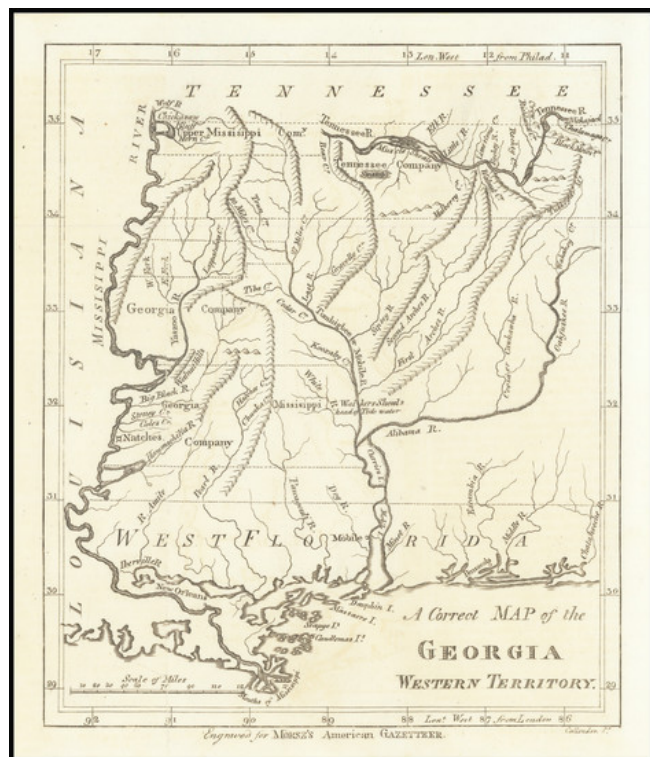

Barry Lawrence Ruderman Antique Maps Inc.

7407 La Jolla Boulevard
La Jolla, CA 92037

www.raremaps.com

(858) 551-8500
blr@raremaps.com

A Correct Map of the Georgia Western Territory

Stock#: 67704
Map Maker: Morse & Dilly
Date: 1798
Place: London
Color: Uncolored
Condition: VG
Size: 6 x 7 inches
Price: SOLD

Description:

Scarce English edition of Jedidiah Morse's map of the Western Portion of Georgia Territory.

The map extends from the Mississippi River to the Chattahoochee River, essentially covering all of Alabama and Mississippi.

The Mississippi Company, Georgia Company and Upper Mississippi Company lands are shown, as well as West Florida, the Tennessee Company lands, and a number of early place names, rivers, mountains, etc.