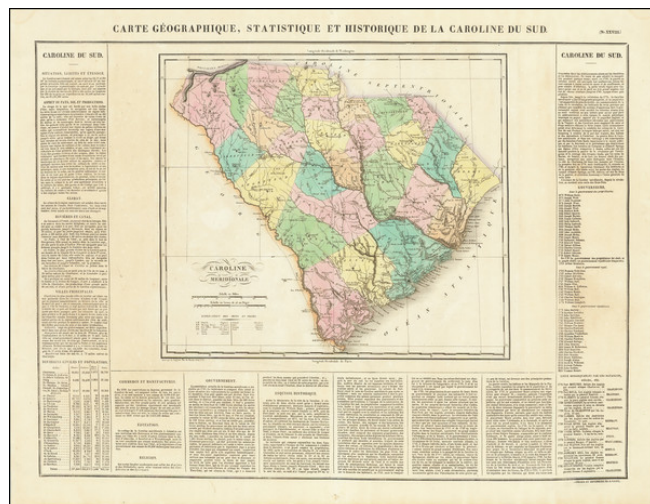

Stock#: 67699
Map Maker: Buchon
Date: 1825
Place: Paris
Color: Hand Colored
Condition: VG+
Size: 24.5 x 18.5 inches Including Text
Price: \$195.00

Description:

The First Map of the State of South Carolina published in France.

The map is hand colored by counties and shows the various towns, roads, rivers, bridges, and a host of other details.

Surrounded by text describing the state, its population, governors, religion, education, commerce, climate topography and other details.