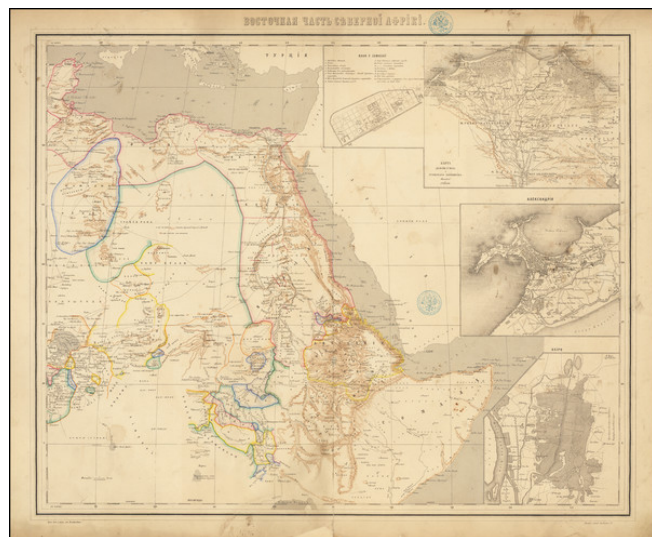

**Barry Lawrence Ruderman
Antique Maps Inc.**

7407 La Jolla Boulevard
La Jolla, CA 92037

www.raremaps.com

(858) 551-8500
blr@raremaps.com

[Eastern Part of North Africa] Восточная Часть Съверной Африки

Stock#: 67698
Map Maker: Anonymous
Date: 1850 circa
Place: n.p.
Color: Pen & Ink
Condition: Good
Size: 22 x 18 inches
Price: SOLD

Description:

Attractive and very detailed Russian-language map of Egypt and Ethiopia, published in a 19th-century Russian folio atlas.

The mapmaker made a concerted effort to map the interior political divisions in the area with impressive detail, vastly exceeding many other maps from the same time period.

Along the right side are inset maps of the Nile River Delta, Alexandria, and Cairo.

Detailed Condition:

Two blue ink stamps of the Imperial Central Maritime Library in Kronstadt. Some toning and soiling. Minor wear at edges, not affecting image.