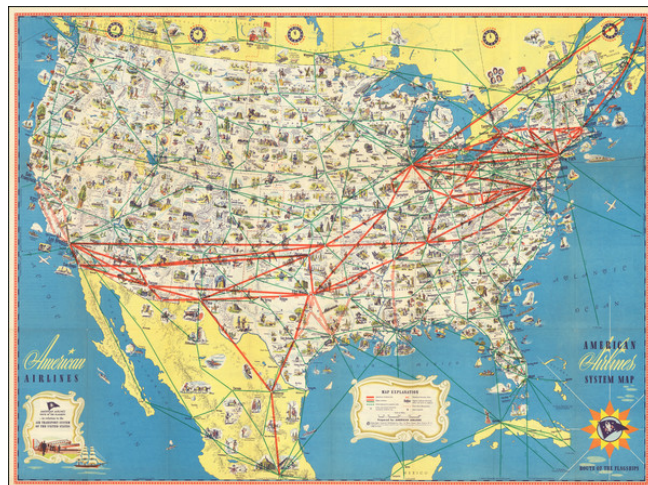

Barry Lawrence Ruderman Antique Maps Inc.

7407 La Jolla Boulevard
La Jolla, CA 92037

www.raremaps.com

(858) 551-8500
blr@raremaps.com

American Airlines System Map -- Route of the Flagships

Stock#: 67675
Map Maker: American Airlines
Date: 1945 circa
Place: n.p.
Color: Color
Condition: VG
Size: 32 x 23 inches
Price: SOLD

Description:

Richly illustrate pictorial map highlighting the flagship routes of American Airlines.

The American Airlines system is shown "in relation to the Air Transport System of the United States", with other airlines marked in green, but identified. The map also includes seasonal routes to Yellowstone National Park in green dashed lines and other airlines are indicated by 3-letter abbreviations.

The verso includes 12 strip maps of American Airlines flagship routes in greater detail, along with a "Cloud atlas," and a fascinating illustration of "The Radio beam is the highway of the air."

Detailed Condition: