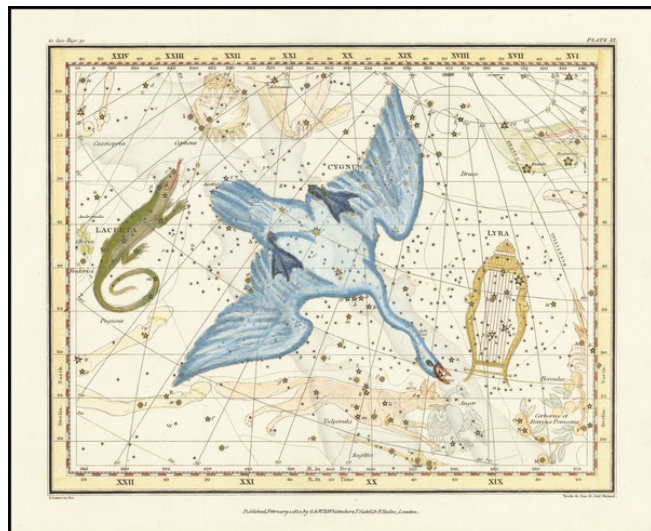

Barry Lawrence Ruderman Antique Maps Inc.

7407 La Jolla Boulevard
La Jolla, CA 92037

www.raremaps.com

(858) 551-8500
blr@raremaps.com

Cygnus, Lacerta, and Lyra

Stock#: 67663
Map Maker: Jamieson

Date: 1822
Place: London
Color: Hand Colored
Condition: VG+
Size: 9 x 7 inches

Price: \$ 175.00

Description:

Striking star chart showing the constellations Cygnus, Lyra and Lacerta, marvelously engraved and delicately colored. Shows the featured constellations in color with neighboring stars and constellations without color.

Jamieson's work is one of the finest of it's kind in the early 19th century. Alexander Jamieson published *A Celestial Atlas Comprising A System Display of the Heavens...* published in London by G & W.B Wittaker, T. Caddell and N. Hailes in 1822. It is one of the most decorative and sought after of 19th Century English Celestial Atlases. This example is in especially fine condition, on thick paper.