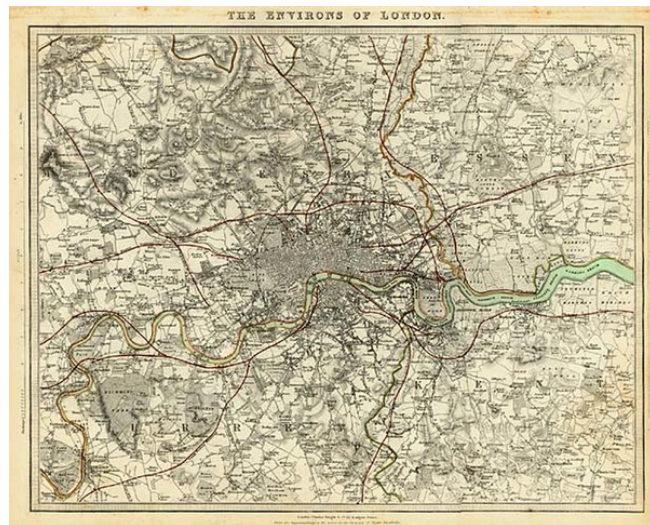

Barry Lawrence Ruderman Antique Maps Inc.

7407 La Jolla Boulevard
La Jolla, CA 92037

www.raremaps.com

(858) 551-8500
blr@raremaps.com

The Environs of London

Stock#: 6765
Map Maker: SDUK
Date: 1850
Place: London
Color: Outline Color
Condition: VG
Size: 15.5 x 12 inches
Price: SOLD

Description:

Detailed map of the region around London.

Detailed Condition: