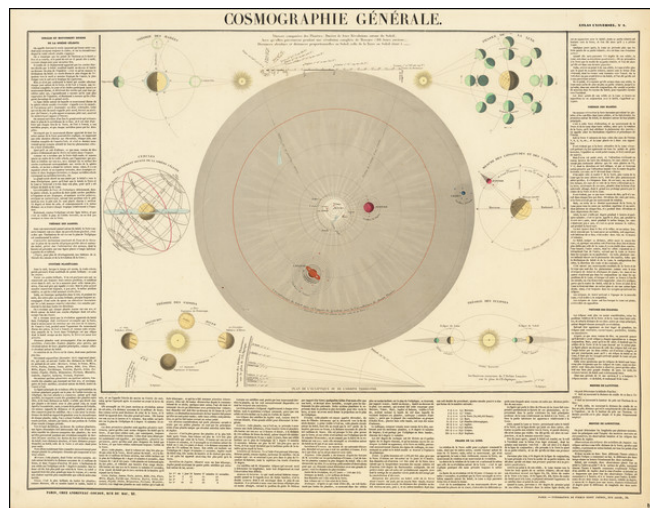

Barry Lawrence Ruderman Antique Maps Inc.

7407 La Jolla Boulevard
La Jolla, CA 92037

www.raremaps.com

(858) 551-8500
blr@raremaps.com

Cosmographie Generale

Stock#: 67571
Map Maker: Andriveau-Goujon
Date: 1850 circa
Place: Paris
Color: Color
Condition: VG+
Size: 25.5 x 19 inches
Price: SOLD

Description:

Attractive image of various celestial models, including the orbits of the planets around the sun (showing the moons of each of the planets), theory of the seasons, eclipses, phases of the moon, etc. Fine example on thick paper.