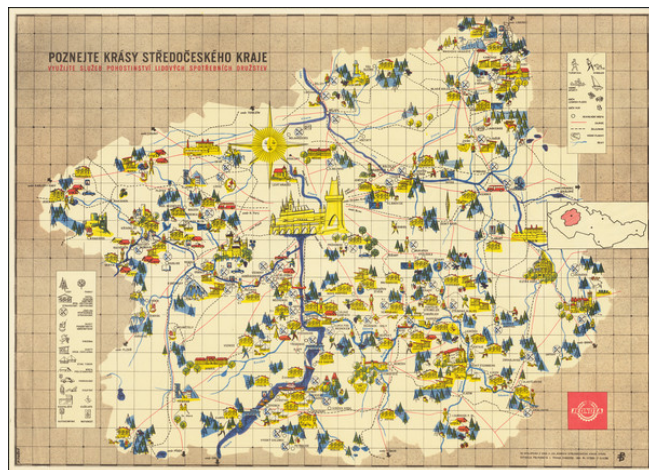

**Stock#:** 67515  
**Map Maker:** Tuchny  
**Date:** 1964  
**Place:** Prague  
**Color:** Color  
**Condition:** VG+  
**Size:** 31.5 x 22.5 inches  
**Price:** \$ 475.00

**Description:**

Fine example of this scarce pictorial map of the Central Bohemian regions, published by the People's Consumer Cooperatives.

The title translates as:

*Discover the beauties of the Central Bohemian Region. Take advantage of the Hospitality Services of the People's Consumer Cooperatives*

**Detailed Condition:**