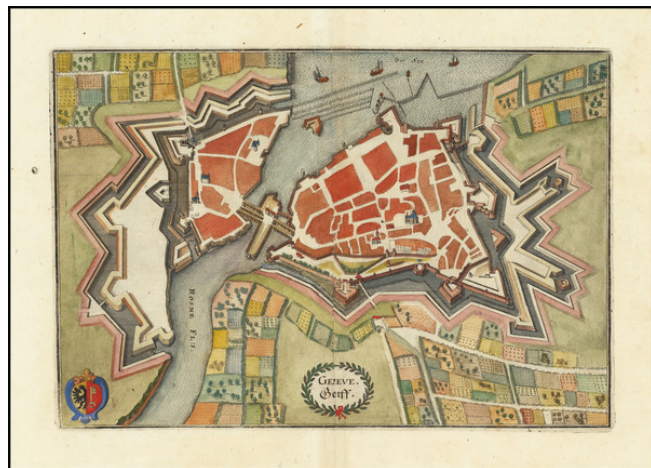

Barry Lawrence Ruderman Antique Maps Inc.

7407 La Jolla Boulevard
La Jolla, CA 92037

www.raremaps.com

(858) 551-8500
blr@raremaps.com

Geneve. Genff

Stock#: 67509
Map Maker: Merian
Date: 1640
Place: Frankfurt
Color: Hand Colored
Condition: VG
Size: 11 x 7.5 inches
Price: \$ 295.00

Description:

Decorative plan of Geneva, Switzerland and the Rosne River, including the entrance to Lake Geneva, published by Merian.

Includes a decorative coat of arms.

Detailed Condition: