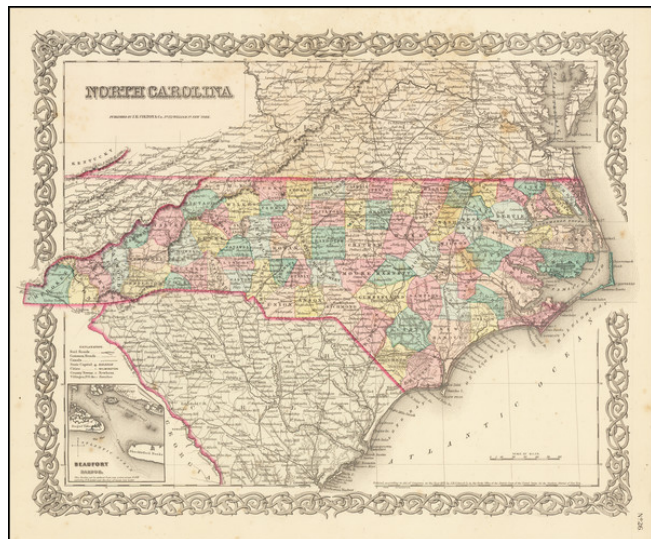

Barry Lawrence Ruderman Antique Maps Inc.

7407 La Jolla Boulevard
La Jolla, CA 92037

www.raremaps.com

(858) 551-8500
blr@raremaps.com

North Carolina

Stock#: 67458
Map Maker: Colton
Date: 1855
Place: New York
Color: Color
Condition: VG+
Size: 16.5 x 13 inches
Price: \$95.00

Description:

Colton's detailed map of North Carolina, hand colored by counties.

Shows roads, railroads, towns, villages, post offices, rivers, lakes, stations and a host of other details. Inset map of Beaufort. Decorative border.

A terrific map, from JH Colton, one of the most prolific American mapmakers of the mid-19th Century.

Detailed Condition: