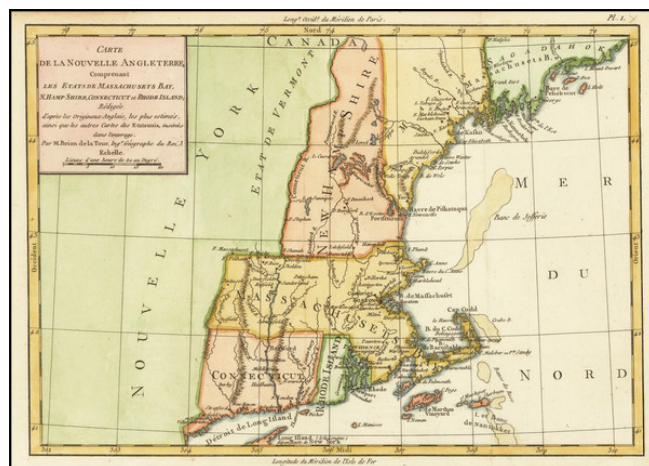

Barry Lawrence Ruderman Antique Maps Inc.

7407 La Jolla Boulevard
La Jolla, CA 92037

www.raremaps.com

(858) 551-8500
blr@raremaps.com

Carte De La Nouvelle Angleterre, Comprenant Les Etats de Massachusets Bay, N. Hamp Shire, Connecticut et Rhode Islands....

Stock#: 67457
Map Maker: Hilliard d'Auberteuil
Date: 1782
Place: Brussels
Color: Hand Colored
Condition: VG+
Size: 13 x 9 inches
Price: SOLD

Description:

Rare map of New England, published at the end of the American Revolution.

The map pre-dates the appearance of Vermont as a state.

Detailed Condition: