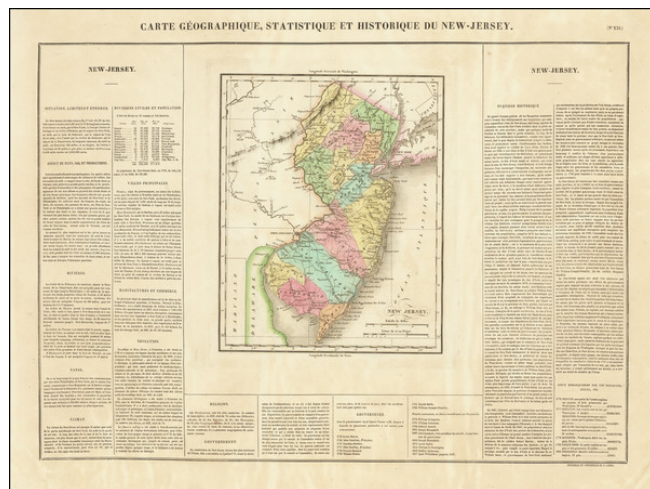

## Carte Geographique, Statistique et Historique Du New-Jersey

**Stock#:** 67455  
**Map Maker:** Buchon  
**Date:** 1825  
**Place:** Paris  
**Color:** Hand Colored  
**Condition:** VG+  
**Size:** 24 x 17 inches  
**Price:** \$ 225.00

#### *First Map of New Jersey Printed in France*

One of the earliest obtainable maps of the State of New Jersey published outside of the United States.

The map appeared in Buchon's edition of Carey & Lea's Atlas, which was highly prized not only for its cartographic information but the marvelous information about each of the states and territories included.

The atlas was issued in 6 editions in English, French & German between 1822 and 1827. The French edition is a completely revised map, with better engraving quality than the original Philadelphia edition.