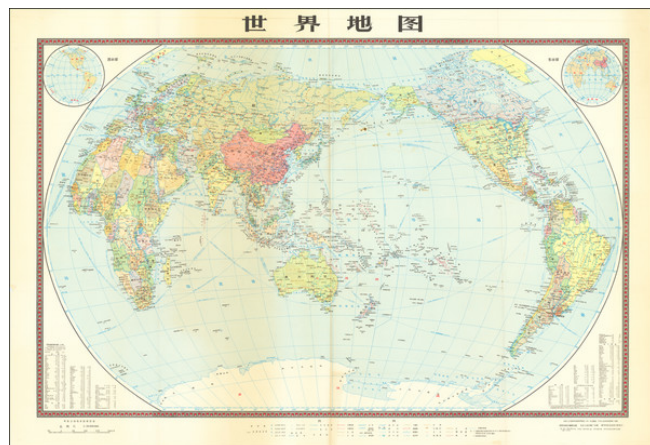

## [World Boundary Map]

**Stock#:** 67452  
**Map Maker:** Geographical Publishing  
Company (China)  
**Date:** 1965 (1977)  
**Place:** Beijing  
**Color:** Color  
**Condition:** Good  
**Size:** 38 x 27 inches  
**Price:** SOLD

### Description:

A Chinese world map first published in 1965 and with corrections to 1977. The map is centered on the Pacific and shows geopolitical boundaries, while two smaller hemispherical maps naming the continents. An index of countries with their populations and areas are shown; the population of China is still only eight hundred million.

The map is delicately mostly colored in attractive pastels, with China being colored slightly more brightly and in red. Rivers, oceans, and mountains are all named. Railways are shown on land and shipping lanes at sea. Many other details are provided. In all, this a very interesting and accurate mid-century world map produced in China.

### Detailed Condition:

Some staining near the Bering Sea. Wear along fold.