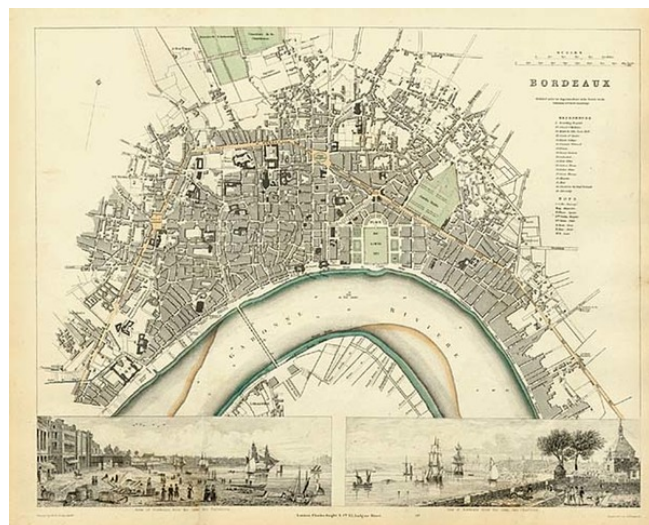

Barry Lawrence Ruderman Antique Maps Inc.

7407 La Jolla Boulevard
La Jolla, CA 92037

www.raremaps.com

(858) 551-8500
blr@raremaps.com

Bordeaux

Stock#: 6738
Map Maker: SDUK
Date: 1850
Place: London
Color: Outline Color
Condition: VG
Size: 15.5 x 12 inches
Price: SOLD

Description:

Highly detailed town plan. One of the best published in a commercial atlas in the 19th Century. Includes nice views.

Detailed Condition: