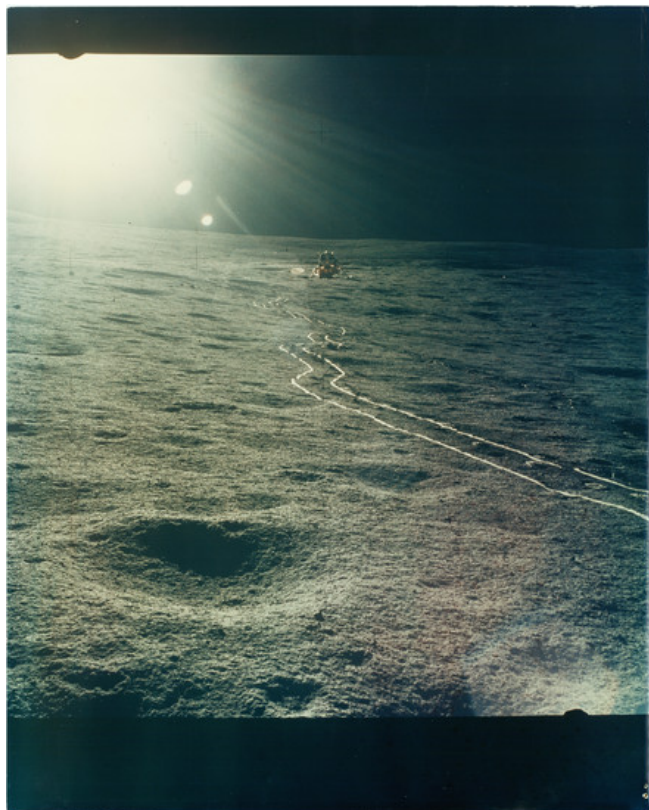

**Barry Lawrence Ruderman  
Antique Maps Inc.**

7407 La Jolla Boulevard  
La Jolla, CA 92037

www.raremaps.com

(858) 551-8500  
blr@raremaps.com

---

**(Apollo 14) Tracks to Antares. Large-Format "Kodak Paper" Color Photograph.**

**Stock#:** 67325  
**Map Maker:** NASA  
  
**Date:** 1971 February 5  
**Place:** n.p.  
**Color:** Color  
**Condition:** VG+  
**Size:** 16 x 20 inches  
  
**Price:** SOLD

**Description:**

***Exceptionally Rare Large-Format "Kodak Paper" Photograph.***

The Apollo 14 Lunar Module (LM) "Antares" is photographed against a brilliant sun glare during the first extravehicular activity (EVA-1). A bright trail left in the lunar soil by the two-wheeled Modularized Equipment Transporter (MET) leads from the LM. The photo was taken on February 5th, 1971. The photograph was taken in the Fra Mauro Highlands.

This is one of the large-format "Kodak Paper" color photographs, which were produced contemporaneously with the more famous, but much smaller, red-, blue-, and black-letter NASA photographs. The NASA-published 8x10s are rare in themselves, however, these larger photographs are much rarer still.