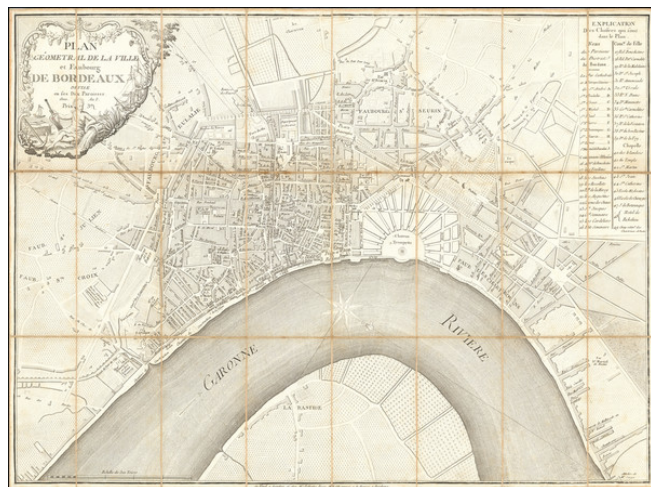

## Plan Geometral De La Ville et Faubourg De Bordeaux Divise en ses Dix Paroisses 1800 .

. .

**Stock#:** 67300  
**Map Maker:** Filliatre Frere  
**Date:** 1800  
**Place:** Bordeaux  
**Color:** Uncolored  
**Condition:** VG  
**Size:** 29 x 21 inches  
**Price:** SOLD

### Description:

Rare and highly detailed plan of Bordeaux, published and sold by Mrs. Filliatre Frere, a print and bookseller active in Bordeaux in the first half of the 19th century.

The map is apparently quite rare, as we were not able track any other examples having been offered at auction or in dealer catalogs and the map does not appear in the on-line catalog of the BNF.