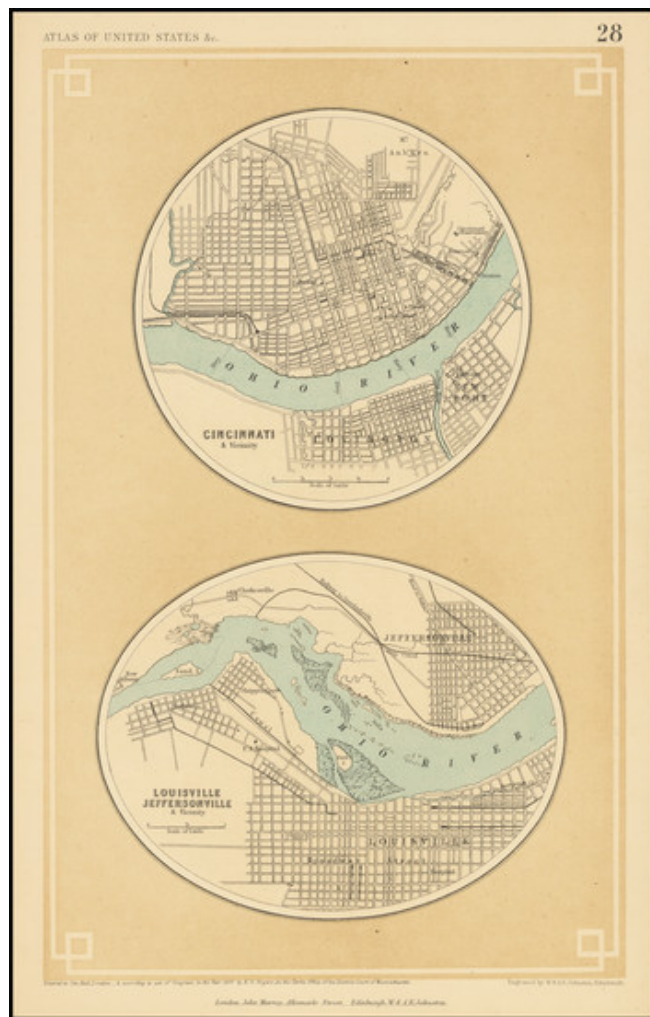

Barry Lawrence Ruderman Antique Maps Inc.

7407 La Jolla Boulevard
La Jolla, CA 92037

www.raremaps.com

(858) 551-8500
blr@raremaps.com

Cincinnati & Vicinity (and) Louisville Jeffersonville & Vicinity

Stock#: 67249
Map Maker: Rogers & Johnston
Date: 1857
Place: London
Color: Color
Condition: VG+
Size: 7.5 x 12.5 inches
Price: SOLD

Description:

Rare map of Louisville and Cincinnati, from Rogers & Johnston's *Atlas of the United States*.

Detailed Condition: