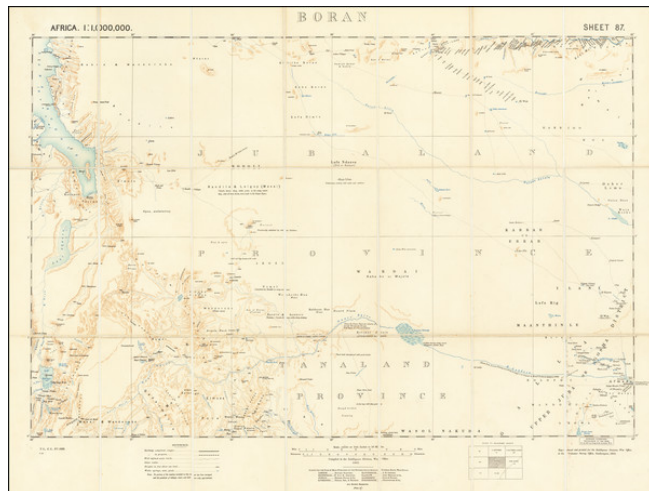

Barry Lawrence Ruderman Antique Maps Inc.

7407 La Jolla Boulevard
La Jolla, CA 92037

www.raremaps.com

(858) 551-8500
blr@raremaps.com

[Kenya, Southern Ethiopia & Somalia - Jubaland and Tanaland Provinces] Boran

Stock#: 67233
Map Maker: Ordnance Survey Office
Date: 1903
Place: London
Color: Color
Condition: VG+
Size: 27 x 22 inches
Price: \$345.00

Description:

Jubaland and Tanaland Provinces

Finely detailed map of Kenya, along with western Somalia and southern Ethiopia.

The map extends from Lake Rudolph (Lake Turkana) to Lake Baringo and Afmadow in Somalia.

Details include:

- Railroads completed and in progress
- Other Routes
- Wells, Springs and and pools

The map cover includes the title Equatorial East Africa.

Detailed Condition:

Dissected and laid on linen. Folding into original slip case.