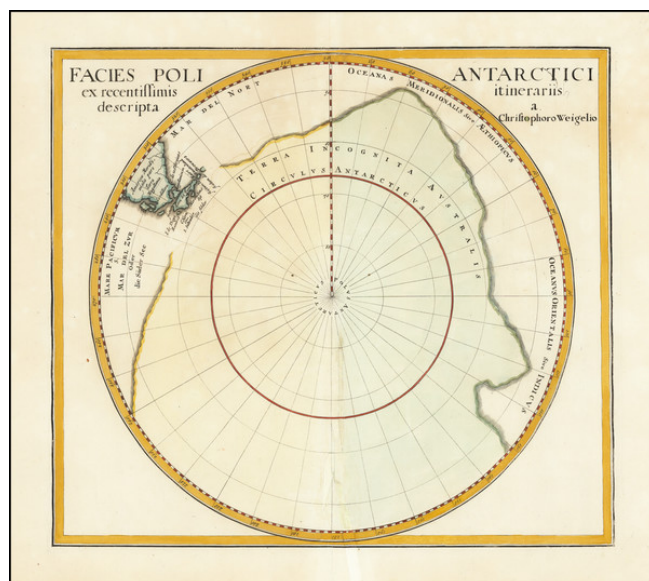

Barry Lawrence Ruderman Antique Maps Inc.

7407 La Jolla Boulevard
La Jolla, CA 92037

www.raremaps.com

(858) 551-8500
blr@raremaps.com

Facies Poli Antartici ex recentissimis itinerariis descripta . . .

Stock#: 67231
Map Maker: Weigel
Date: 1718
Place: Nuremberg
Color: Hand Colored
Condition: VG+
Size: 14 x 12.5 inches
Price: \$ 675.00

Description:

Interesting and nearly completely conjectural map of the South Pole from Davide Kohler's *Descriptio Orbis Antiqui*...published by Weigel in 1720.

The map shows the prevailing belief in a massive southern hemisphere, which extended to just south of the Straits of Magellan and Le Maire, both of which are shown on the map.