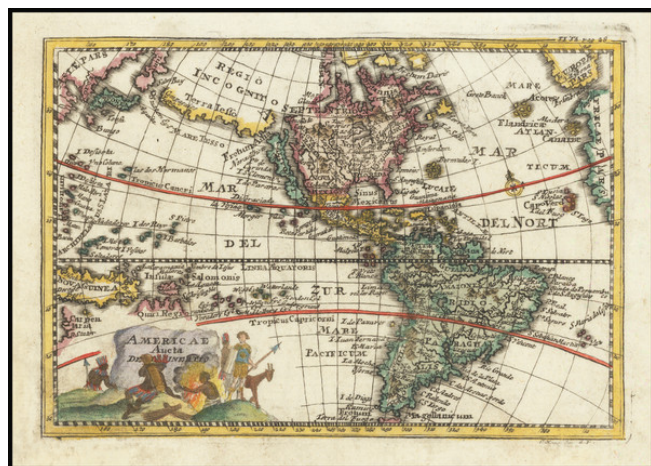

Barry Lawrence Ruderman Antique Maps Inc.

7407 La Jolla Boulevard
La Jolla, CA 92037

www.raremaps.com

(858) 551-8500
blr@raremaps.com

Americae Aucta Delineatio [California as an Island]

Stock#: 67220
Map Maker: Zurner / Weigel
Date: 1729
Place: Nuremberg
Color: Hand Colored
Condition: VG
Size: 6.5 x 4.5 inches
Price: \$495.00

Description:

Decorative map from a scarce A.F. Zurner atlas. Full original color. Shows a unique projection of California as an island, and marvelous Terra Iesso, running from Fretum Anian to Japan. Bits of Australia are shown as Quiri Regio. A nice scarce map.