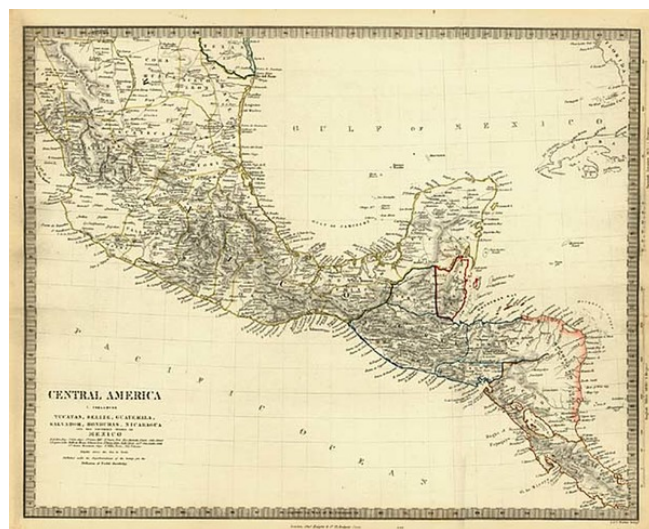

Barry Lawrence Ruderman Antique Maps Inc.

7407 La Jolla Boulevard
La Jolla, CA 92037

www.raremaps.com

(858) 551-8500
blr@raremaps.com

Central America I. Including Yucatan, Belize, Guatemala, Salvador, Honduras, Nicaragua and the Southern Part of Mexico...

Stock#: 6717
Map Maker: SDUK
Date: 1849
Place: London
Color: Outline Color
Condition: VG+
Size: 15.5 x 12 inches
Price: SOLD

Description:

Highly detailed map of Central America, in outline coloring.

Detailed Condition: