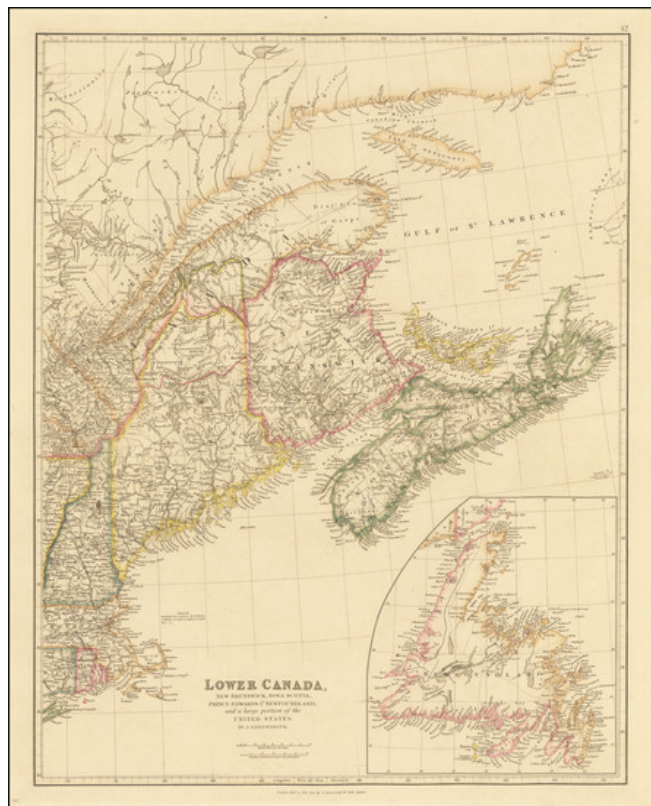

**Barry Lawrence Ruderman
Antique Maps Inc.**

7407 La Jolla Boulevard
La Jolla, CA 92037

www.raremaps.com

(858) 551-8500
blr@raremaps.com

Lower Canada, New Brunswick, Nova Scotia, Prince Edward Id., Newfoundland, and a large portion of the United States

Stock#: 67122
Map Maker: Arrowsmith
Date: 1842
Place: London
Color: Outline Color
Condition: VG+
Size: 20 x 24 inches
Price: \$ 195.00

Description:

Scarce later state of this interesting large scale map of Eastern Canada and New England, published by John Arrowsmith in London.

The map includes the area around the St. Lawrence River, along with New Brunswick, Nova Scotia, Prince Edward Id., with a large inset of Newfoundland. Nice detail is also shown in New England.

The Arrowsmith Family (Aaron and John) were the preeminent British Mapmakers during the first half of the 19th Century.