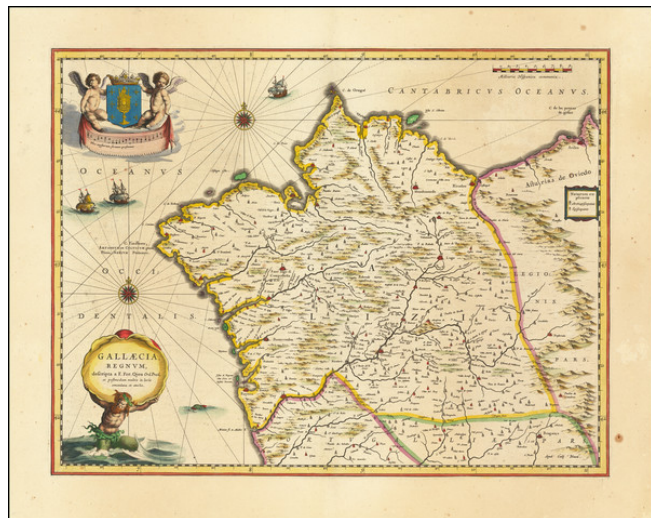

**Barry Lawrence Ruderman
Antique Maps Inc.**

7407 La Jolla Boulevard
La Jolla, CA 92037

www.raremaps.com

(858) 551-8500
blr@raremaps.com

[Galicia] Gallaecia Regnum descripta a F.Fer. Oja Ord Pred.

Stock#: 67096
Map Maker: Blaeu
Date: 1640 circa
Place: Amsterdam
Color: Hand Colored
Condition: VG+
Size: 20 x 15 inches
Price: SOLD

Description:

Old color example of Blaeu's map of the Kingdom of Galicia, extending from the Asturias de Oviedo region and Aviles in the Northeast, to Bayona and the Portugese border on the South, centered on Santiago di Compostella.

Major cities include Corunna, Mondonnedo, Rivadeo, Lugo, Oresn, Pontevedra, and Padron. Shows castles, walled cities, towns, rivers, mountains and many other details.

Large decorative cartouche with coat of arms held aloft by 2 cherubs, Neptune carrying title cartouche, 3 sailing ships, one sea monster and two compass roses.