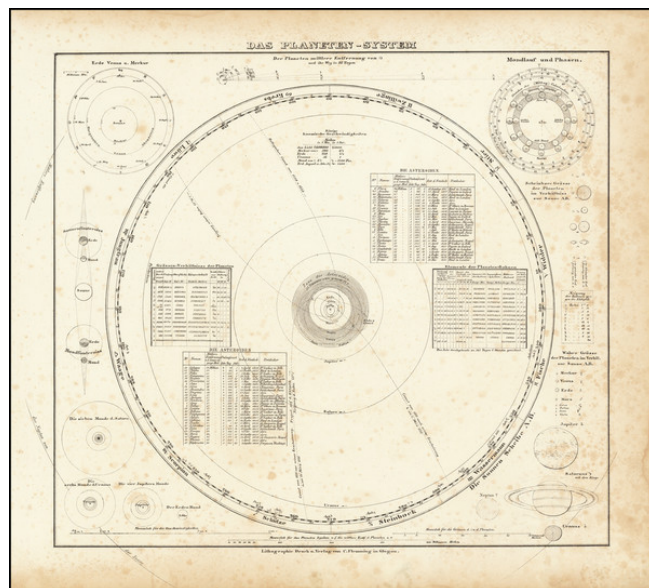

## Das Planeten-System

**Stock#:** 67095  
**Map Maker:** Flemming  
**Date:** 1850  
**Place:** Glogau  
**Color:** Uncolored  
**Condition:** Good  
**Size:** 13.5 x 12 inches  
**Price:** SOLD

### Description:

Interesting set of models of the solar system, including orbits of the planets and several comets.

Surrounded by models of the various planets and other information.