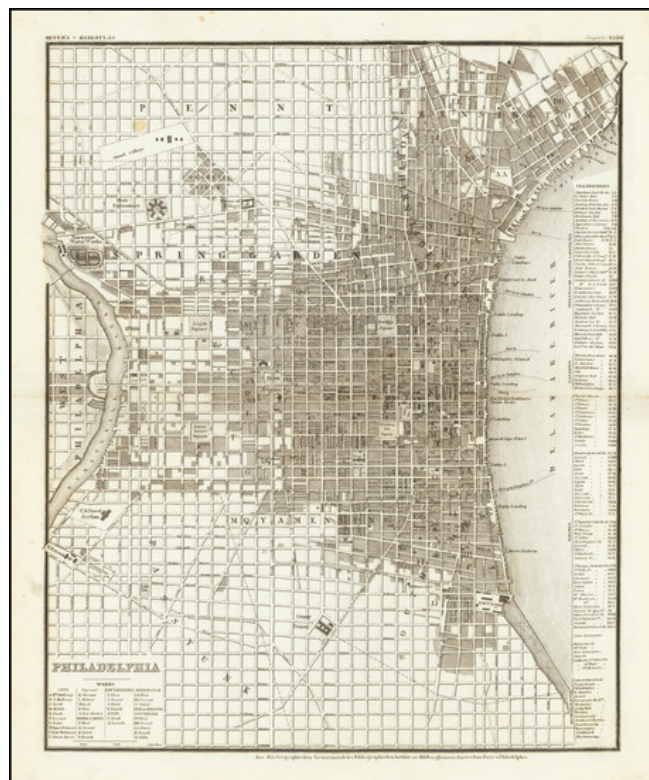

## Philadelphia

**Stock#:** 67089  
**Map Maker:** Meyer  
**Date:** 1846  
**Place:** Hildburghausen  
**Color:** Uncolored  
**Condition:** VG+  
**Size:** 12 x 14.5 inches  
**Price:** \$175.00

### Description:

A detailed plan of Philadelphia, showing various wharves, landings, and ferry departure points.

The map has an extensive key depicting the locations of local government buildings, churches, and hotels.