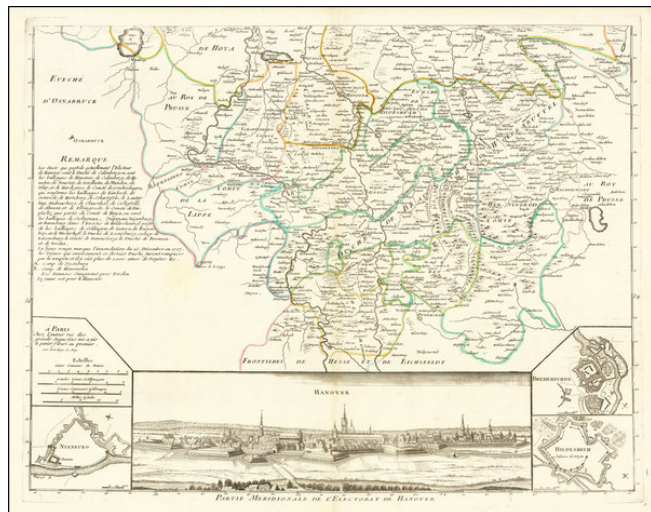

Barry Lawrence Ruderman Antique Maps Inc.

7407 La Jolla Boulevard
La Jolla, CA 92037

www.raremaps.com

(858) 551-8500
blr@raremaps.com

Partie Meridionale de L'Electorat de Hanover

Stock#: 67087
Map Maker: Le Rouge
Date: 1741 circa
Place: Paris
Color: Outline Color
Condition: VG+
Size: 25.5 x 20 inches
Price: \$145.00

Description:

Southern half of this attractive map of the Electorate of Hanover, with a large view of Hanover at the bottom.

Includes smaller plans of Nyenburg, Bremerfurde and Hildesheim.

Detailed Condition: