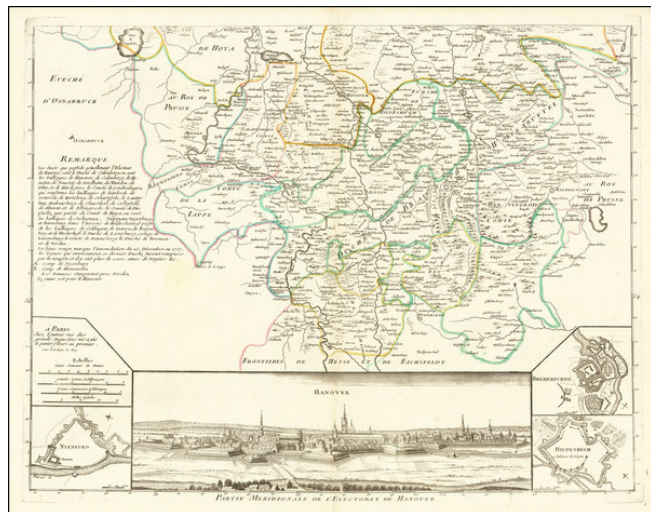

## Partie Meridionale de L'Electorat de Hanover

**Stock#:** 67087  
**Map Maker:** Le Rouge  
**Date:** 1741 circa  
**Place:** Paris  
**Color:** Outline Color  
**Condition:** VG+  
**Size:** 25.5 x 20 inches  
**Price:** \$ 145.00

### Description:

Southern half of this attractive map of the Electorate of Hanover, with a large view of Hanover at the bottom.

Includes smaller plans of Nyenbourg, Bremerfurde and Hildesheim.