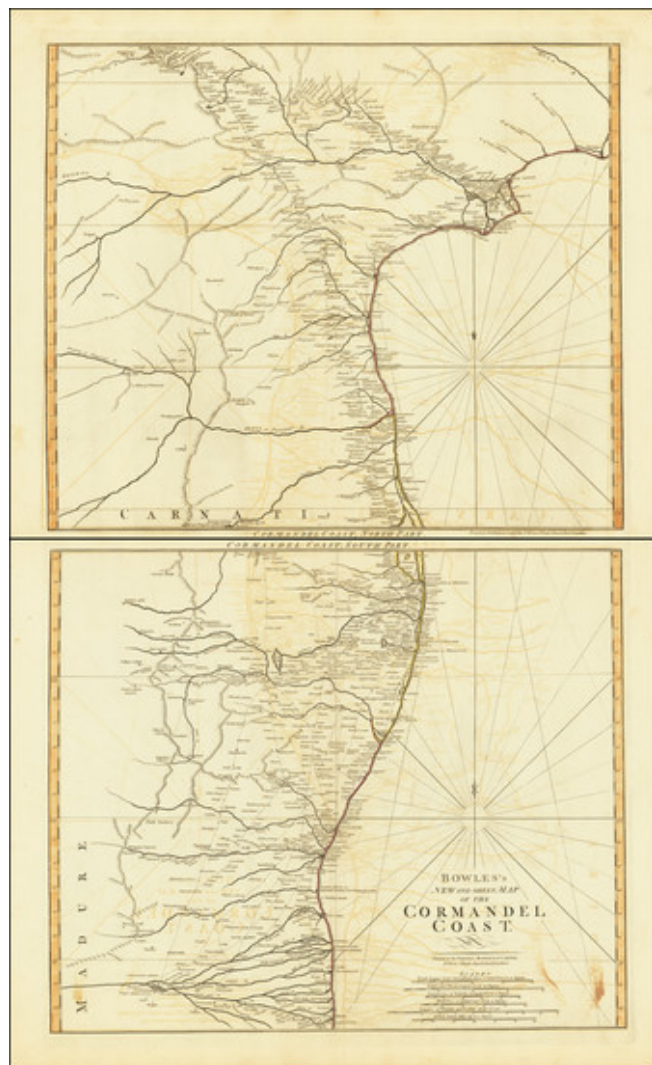

Barry Lawrence Ruderman Antique Maps Inc.

7407 La Jolla Boulevard
La Jolla, CA 92037

www.raremaps.com

(858) 551-8500
blr@raremaps.com

Bowles's New One-Sheet Map of the Coromandel Coast

Stock#: 67082
Map Maker: Bowles & Carver
Date: 1795 circa
Place: London
Color: Outline Color
Condition: VG
Size: 22 x 56 inches (if joined)
Price: \$295.00

Description:

Beautiful set of maps featuring the Coromandel Coast of southeast India from Narsapur south to Nagapattinam.

Important cities, rivers, mountains and lakes noted.

Detailed Condition:

Minor offsetting.