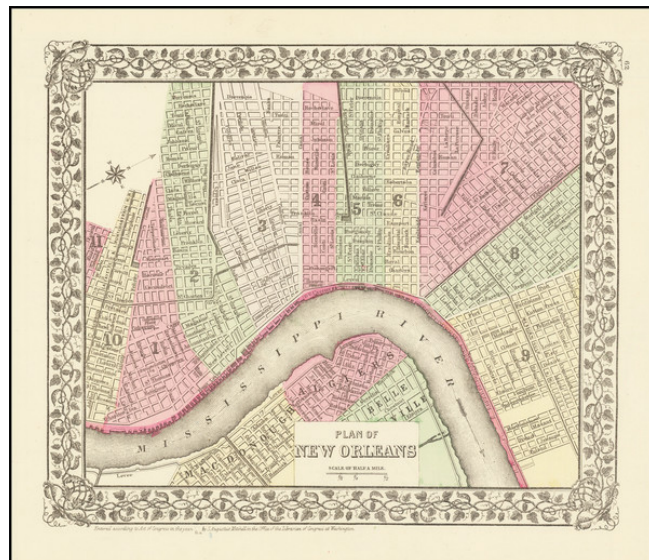

Barry Lawrence Ruderman Antique Maps Inc.

7407 La Jolla Boulevard
La Jolla, CA 92037

www.raremaps.com

(858) 551-8500
blr@raremaps.com

Plan of New Orleans

Stock#: 67081
Map Maker: Mitchell Jr.
Date: 1882
Place: Philadelphia
Color: Color
Condition: VG+
Size: 11 x 9 inches
Price: SOLD

Description:

Attractive map of New Orleans, with decorative border showing Mississippi River to Algiers, parks and trolleys.

The map is hand colored by wards. Shows streets, buildings, rail lines, etc.

An attractive city plan from the pre-eminent commercial publisher of the era.