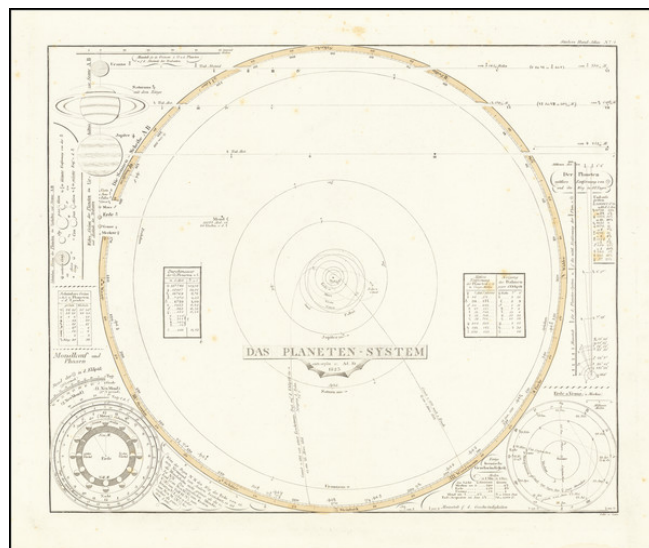

## Das Planeten-System

**Stock#:** 67076  
**Map Maker:** Meyer  
**Date:** 1845  
**Place:** Hildburghausen  
**Color:** Outline Color  
**Condition:** VG  
**Size:** 13.5 x 11 inches  
**Price:** SOLD

### Description:

Interesting image illustrating a heliocentric solar system, including comets.

Surrounded by a model showing phases of the moon and other models.