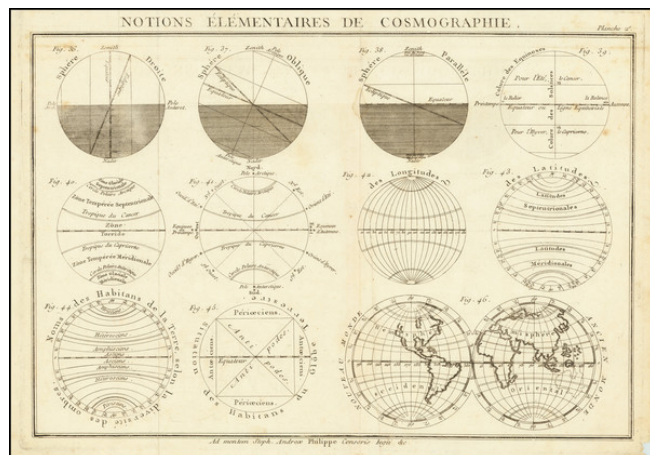

Barry Lawrence Ruderman Antique Maps Inc.

7407 La Jolla Boulevard
La Jolla, CA 92037

www.raremaps.com

(858) 551-8500
blr@raremaps.com

Notions Elementaires De Cosmographie

Stock#: 67063
Map Maker: Philippe de Pretot
Date: 1787
Place: Paris
Color: Uncolored
Condition: VG
Size: 15.5 x 10.5 inches
Price: \$ 125.00

Description:

A number of celestial models and a rare double hemisphere world map.

Detailed Condition: