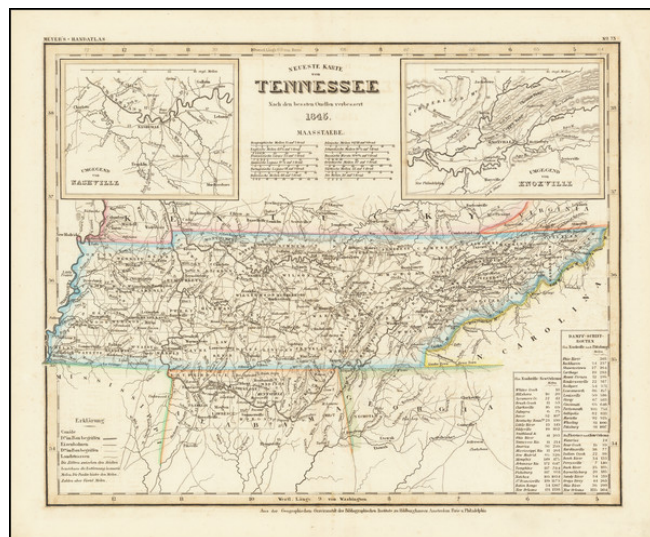

## Neueste Karte von Tennessee . . . 1845

**Stock#:** 67017  
**Map Maker:** Meyer  
**Date:** 1845  
**Place:** Hildburghausen  
**Color:** Outline Color  
**Condition:** VG+  
**Size:** 14.5 x 12 inches  
**Price:** SOLD

### Description:

First state of Meyer's map of Tennessee.

Elegantly engraved and detailed map of Tennessee, taken based upon Tanner's work in the early 1840s.

Shows counties, towns, roads, canals, lakes, etc. Detailed insets of Knoxville and Nashville. While often referred to as the German Mitchell, this characterization is unfair, as the work appears to be a collaborative effort which predates the sale of Tanner's plates to SA Mitchell.