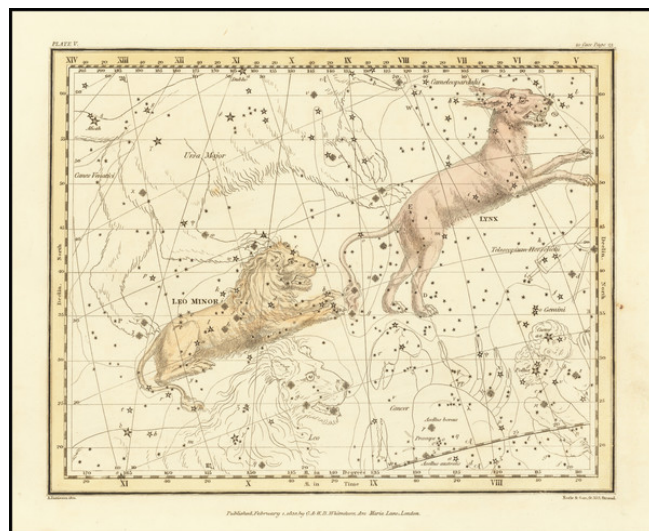

## Lynx & Leo Minor

**Stock#:** 67014  
**Map Maker:** Jamieson

**Date:** 1822  
**Place:** London  
**Color:** Hand Colored  
**Condition:** VG+  
**Size:** 9 x 7 inches

**Price:** \$ 195.00

### Description:

Striking star chart of Leo Minor and Lynx, marvelously engraved and delicately colored.

Shows the featured constellations in color with neighboring stars and constellations without color. Jamieson's work is one of the finest of its kind in the early 19th Century. Alexander Jamieson published *A Celestial Atlas Comprising A System Display of the Heavens...* published in London by G & W.B Wittaker, T. Caddell and N. Hailes in 1822. It is one of the most decorative and sought after of 19th Century English Celestial Atlases. This example is in especially fine condition, on thick paper.