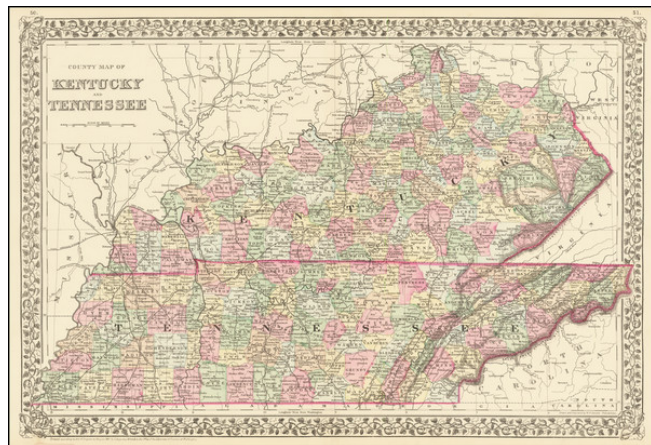

Barry Lawrence Ruderman Antique Maps Inc.

7407 La Jolla Boulevard
La Jolla, CA 92037

www.raremaps.com

(858) 551-8500
blr@raremaps.com

County Map of Kentucky and Tennessee

Stock#: 66999
Map Maker: Mitchell Jr.
Date: 1887
Place: Philadelphia
Color: Color
Condition: VG+
Size: 21.5 x 14.5 inches
Price: \$45.00

Description:

Nice example of Mitchell's map of Kentucky & Tennessee.

Colored by county and showing cities, towns, mountains, rivers, etc.

Detailed Condition: