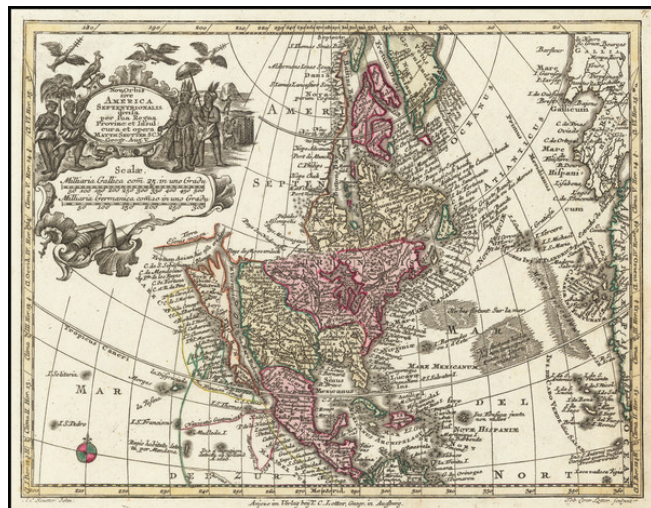

Barry Lawrence Ruderman Antique Maps Inc.

7407 La Jolla Boulevard
La Jolla, CA 92037

www.raremaps.com

(858) 551-8500
blr@raremaps.com

Nov. Orbis sive America Septentrionalis . . [California as an Island]

Stock#: 66995
Map Maker: Seutter
Date: 1740
Place: Augburg
Color: Hand Colored
Condition: VG+
Size: 10 x 8 inches
Price: \$ 795.00

Description:

Decorative map of North America, showing California as an Island, based upon the second Sanson Model.

The present example is from the private collection of Glen McLaughlin, author of *The Mapping of California as an Island*. (Letter available upon request).

California is narrowed in the center, based upon a theory advanced by Father Luis Velarde. Interesting vertical projection. Many placenames throughout.

Detailed Condition: