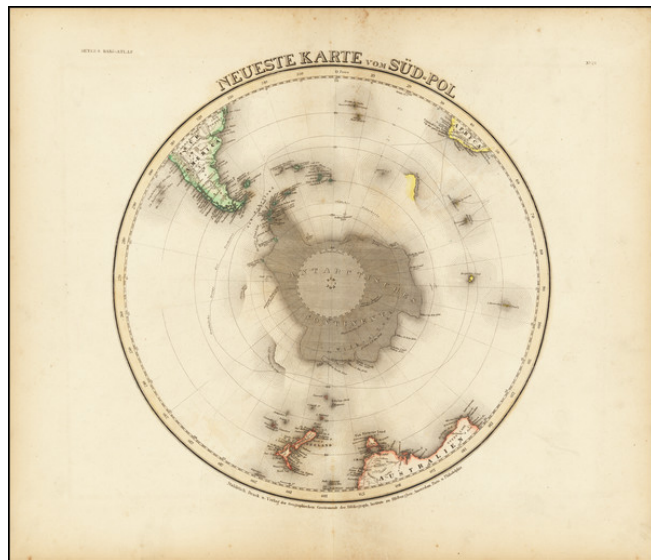

**Barry Lawrence Ruderman
Antique Maps Inc.**

7407 La Jolla Boulevard
La Jolla, CA 92037

www.raremaps.com

(858) 551-8500
blr@raremaps.com

Neueste Karte vom Sud Pol

Stock#: 66930
Map Maker: Meyer
Date: 1845
Place: Hildburghausen
Color: Color
Condition: VG
Size: 12 x 13 inches
Price: SOLD

Description:

Scarce map of the South Pole, showing the most recent discoveries and some conjectural regions.

Includes annotations with dates of discoveries from 1820 to about 1840 (Charles Wilkes), with some earlier notes regarding Cook's contact with the region and Geritt's Land (1599).