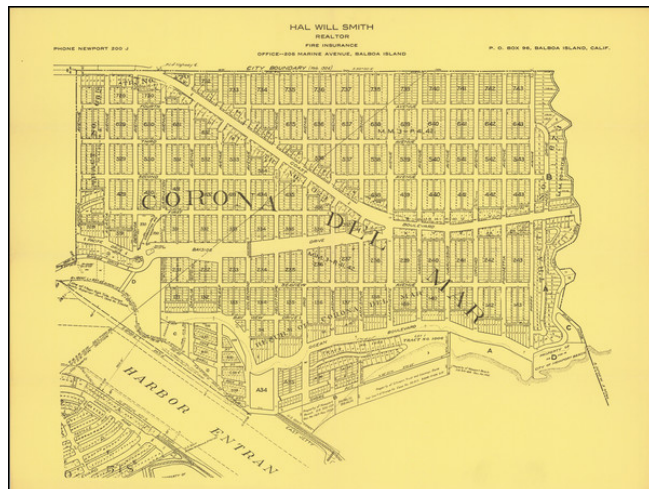

## [Corona Del Mar]

**Stock#:** 66927  
**Map Maker:** Anonymous  
**Date:** 1945 circa  
**Place:** n.p.  
**Color:** Uncolored  
**Condition:** VG+  
**Size:** 16.5 x 13.5 inches  
**Price:** \$ 345.00

### Description:

Rare promotional map of Corona Del Mar, promoting Hal Will Smith, Realtor / Fire Insurance.

The map shows the City Boundary as of February 1924, with land ownership information dated as late as 1937, with one large oceanfront tract owned by Citizens Trust & Savings Bank.