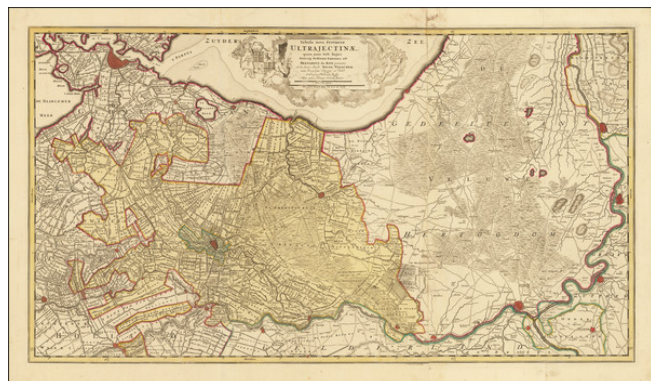

Stock#: 66920
Map Maker: Schenk / Visscher I
Date: 1700
Place: Amsterdam
Color: Hand Colored
Condition: VG
Size: 33.5 x 18.5 inches
Price: \$ 345.00

Description:

Highly detailed map shows the land development in Gelderland, Holland, near the Zuyder Zee.

The map shows Amsterdam, Gouda, Schoonhoven, Buren, Wageningen, Arnhem, Sevenser, Doesburg, Zutphen and the Yssel River, centered on Amersfoort, and also including Utrecht.

Large decorative cartouche with coat of arms.