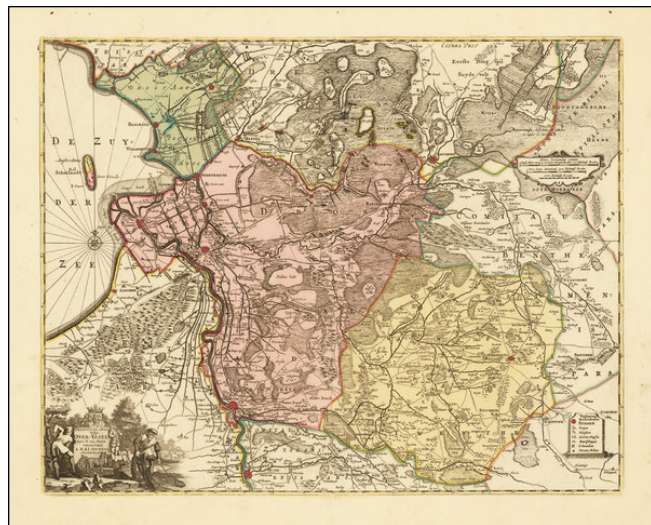

**Stock#:** 66915  
**Map Maker:** Ottens  
**Date:** 1720  
**Place:** Amsteram  
**Color:** Hand Colored  
**Condition:** VG+  
**Size:** 22 x 17 inches  
**Price:** SOLD

**Description:**

Nice map of Overijssel, published in Amsterdam by Ottens.

Major cities include Deventer, Kamen, Zwolle, Almelo, Hengelo and Enschede.

**Detailed Condition:**