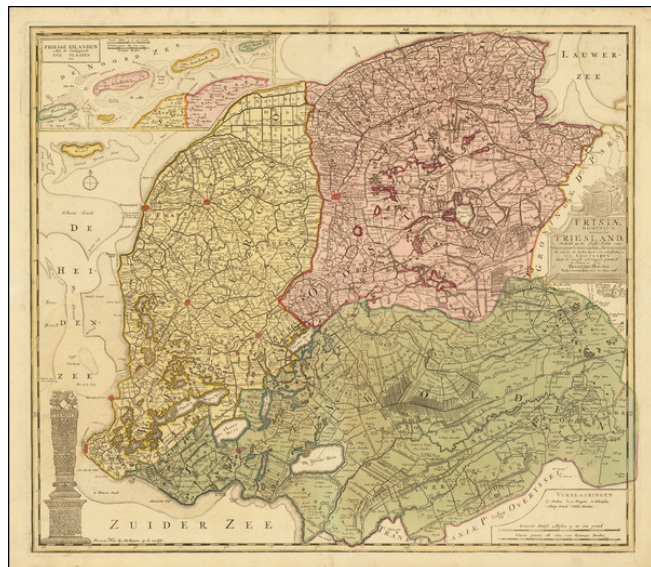

**Barry Lawrence Ruderman
Antique Maps Inc.**

7407 La Jolla Boulevard
La Jolla, CA 92037

www.raremaps.com

(858) 551-8500
blr@raremaps.com

Frisiae Dominium vernacule Friesland . . . 1718

Stock#: 66882
Map Maker: Halma
Date: 1718
Place: Amsterdam
Color: Hand Colored
Condition: VG
Size: 23.5 x 20.5 inches
Price: \$ 175.00

Description:

Antique Map of Friesland, in the Netherlands

Fine old color example of this rare Halma map of Friesland.

Detailed map of Friesland, Groningen and Drenthe, the northeast provinces of the Netherlands, with armorial cartouche, scale of miles, vignette of the 'Steenen Man' near Harlingen and an inset map of the islands of Vlieland, Terschelling, Ameland and Schiermonnikoog.