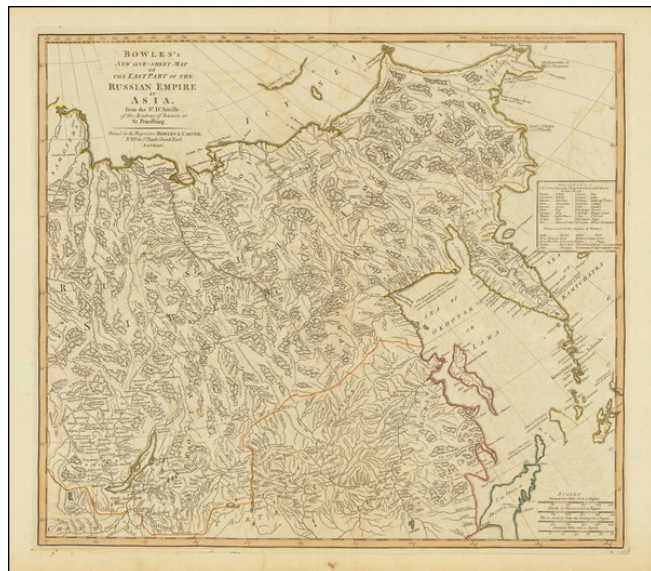

**Barry Lawrence Ruderman  
Antique Maps Inc.**

7407 La Jolla Boulevard  
La Jolla, CA 92037

www.raremaps.com

(858) 551-8500  
blr@raremaps.com

---

**Bowles's New One-Sheet Map of the East Part of the Russian Empire In Asia . . .**

**Stock#:** 66874  
**Map Maker:** Bowles & Carver  
**Date:** 1795  
**Place:** London  
**Color:** Hand Colored  
**Condition:** VG  
**Size:** 21.5 x 19 inches  
**Price:** \$ 175.00

**Description:**

Highly detailed map of the Russian Empire in Asia, from a scarce atlas by Bowles & Carver.

**Detailed Condition:**

Minor offsetting and tonin.g