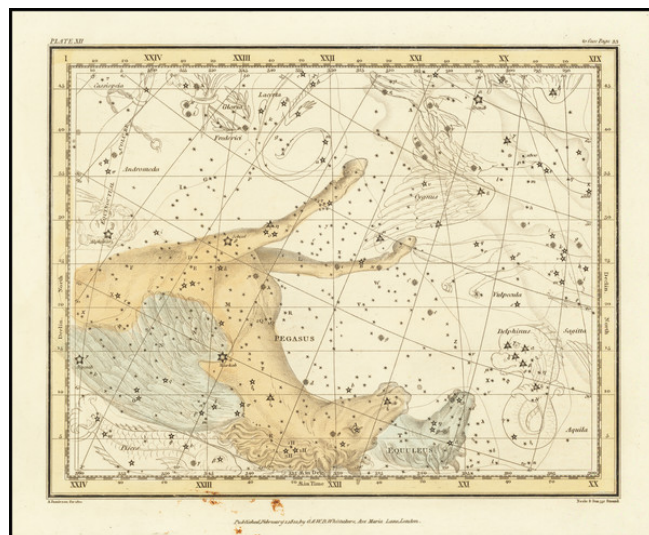

Barry Lawrence Ruderman Antique Maps Inc.

7407 La Jolla Boulevard
La Jolla, CA 92037

www.raremaps.com

(858) 551-8500
blr@raremaps.com

Pegasus and Equuleus

Stock#: 66826
Map Maker: Jamieson

Date: 1822
Place: London
Color: Hand Colored
Condition: VG+
Size: 9 x 7 inches

Price: \$ 275.00

Description:

Striking image of the Constellations Pegasus and Equuleus, along with neighboring stars and constellations.

Jamieson's work is one of the finest of it's kind in the early 19th century. Alexander Jamieson published *A Celestial Atlas Comprising A System Display of the Heavens...*, published in London by G & W.B Wittaker, T. Caddell and N. Hailes in 1822. It is one of the most decorative and sought after of 19th Century English Celestial Atlases.